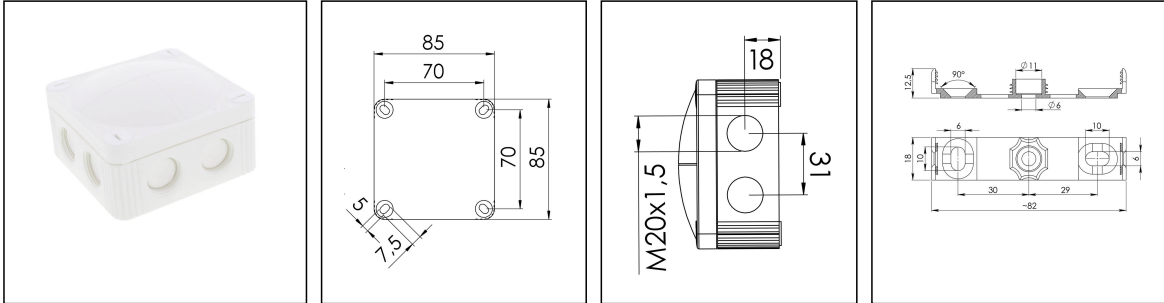

COMBI 308 WH

Junction box 85x85x51mm, polypropylene, RAL 9001

Products may differ in size, colour and appearance to those shown. If you require further information or customisation, please contact us directly.

Material	Polypropylene
Material sealing gasket	TPE
Temp. range min	-30 °C
Temp. range max	100 °C
Temperatures during install.	-5 °C - 60 °C
Protection class	IP66 / IP67
Glow wire test	750 °C
Voltage	400 V
Rated cross section	4 mm ²
Fixing	4 internal openings
Ø cable diameter min	3 mm
Ø cable diameter max	12 mm
External dimensions LxWxH	85 x 85 x 51mm
Type of cable gland	M 20 x 1,5
Using for cable gland	
Product Color	RAL 9001
WISKA-Order no.	10060610
Type	COMBI 308 WH
Packing unit	5
ETIM-Classification	EC002600
EAN number	4007685606103
Tariff number	39269097

Remarks:

IP66: using the membrane entry

Your Contact:

WISKA Hoppmann GmbH
 Kisdorfer Weg 28 · 24568 Kaltenkirchen · Germany
 ☎ +49-4191-508-0 · 📠 +49-4191-508-209
 contact@wiska.de · www.wiska.com

IP67: using the threaded entry together with ESKV cable gland

Equipment:

- 8 M20 threaded membrane entries
- 4 captive cover screws
- including mounting clip

Fixing:

With mounting clip or 4 internal openings outside of the sealing area

Recommended accessories

DIN Rail Kit - COMBI 108/308/TS15	10060362
MP-S Mounting plate small	10105774
MP-L Mounting plate large COMBI / WHK	10105775
External mounting - COMBI LG	10108836
ZER 4-12 LG	10109800
SP-KT-W 221/CSM-3x221-413	22001114
SP-KT-W 221/CSM	22001115
SP-HKT 11/5 Terminal block	22001132